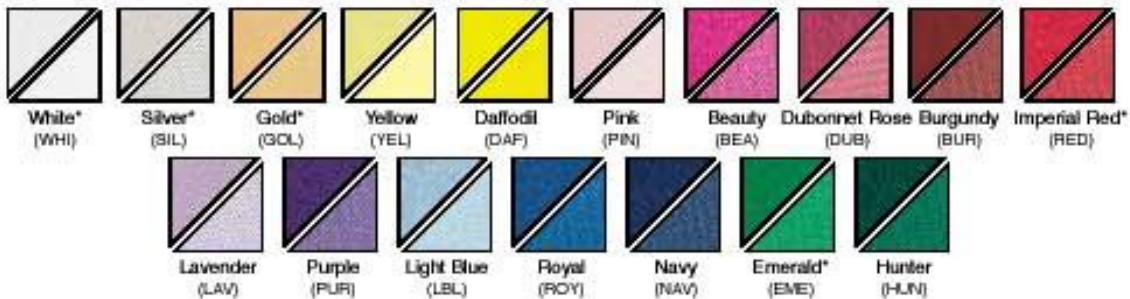

Splendorette/Flora-Satin Basic Colors

1 Unit = 1 Box

Glitter/Glitter Flora-Satin Colors

Banded Splendorette

| Product Code | Size/Style | Bow/Box |
|--|------------------------------|---------|
| Splendorette Colors (Smooth) | | |
| BE-390SP___ | 390 | 100 |
| BE-391SP___ | 391 | 100 |
| BE-392SP___ | 392 *Limited Colors | 50 |
| BE-395SP___ | 395 *Limited Colors | 50 |
| Flora-Satin Basic Colors (Embossed) | | |
| BE-270FS___ | 270 | 50 |
| BE-271FS___ | 271 | 100 |
| BE-276FS___ | 276 *Limited Colors & Hunter | 50 |
| Glitter Colors (Smooth) | | |
| BE-390GL___ | 390 | 100 |
| BE-391GL___ | 391 | 100 |
| BE-392GL___ | 392 (Gold & Silver Only) | 50 |
| BE-395GL___ | 395 (Gold & Silver Only) | 50 |
| Glitter Flora-Satin Colors (Embossed) | | |
| BE-390GFS___ | 390 | 100 |
| BE-391GFS___ | 391 | 100 |
| BE-392GFS___ | 392 (Gold & Silver Only) | 50 |
| BE-395GFS___ | 395 (Gold & Silver Only) | 50 |
| BE-270GFS___ | 270 | 50 |
| BE-271GFS___ | 271 (Gold & Silver Only) | 100 |
| BE-276GFS___ | 276 (Gold & Silver Only) | 50 |
| Banded Colors (Smooth) | | |
| BE-273___ | 273 | 50 |