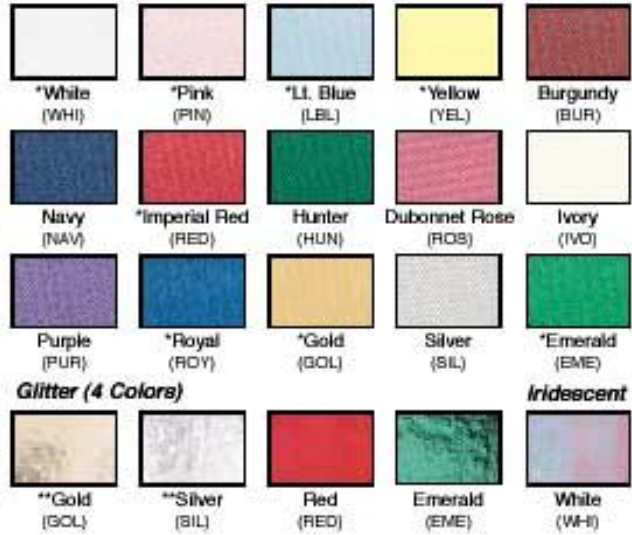

Product Code	Size/Style	Bow/Box
Flora-Satin Embossed Colors		
BE-PB2 *	2-1/2" x 14 Loops, 5/8" ribbon	50
BE-PB4____	4" x 18 Loops, 3/4" ribbon	50
BE-PB5____	5-1/2" x 20 Loops, 1-7/16" ribbon	50
BE-PB8____	8" x 20 loops, 2-1/2" ribbon	50
Iridescent White		
BE-IPB4WHI	4" x 18 Loops, 3/4" ribbon	50
BE-IPB5WHI	5" x 16 Loops, 1-1/4" ribbon	50
Glitter Colors		
BE-GPB2 **	2-1/2" x 14 Loops, 5/8" ribbon	50
BE-GPB4____	4" x 18 Loops, 3/4" ribbon	50
BE-GPB5____	5" x 16 Loops, 1-1/4" ribbon	50

Bow Magic Pull Bows