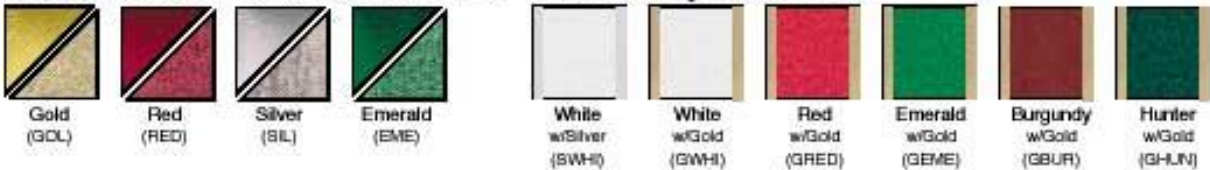

Splendorette/Flora-Satin Basic Colors

1 Unit = 1 Box

Glitter/Glitter Flora-Satin Colors

Banded Splendorette

| Product Code | Size/Style | Bow/Box |
|--|------------------------------|---------|
| Splendorette Colors (Smooth) | | |
| BE-390SP___ | 390 | 100 |
| BE-391SP___ | 391 | 100 |
| BE-392SP___ | 392 *Limited Colors | 50 |
| BE-395SP___ | 395 *Limited Colors | 50 |
| Flora-Satin Basic Colors (Embossed) | | |
| BE-270FS___ | 270 | 50 |
| BE-271FS___ | 271 | 100 |
| BE-276FS___ | 276 *Limited Colors & Hunter | 50 |
| Glitter Colors (Smooth) | | |
| BE-390GL___ | 390 | 100 |
| BE-391GL___ | 391 | 100 |
| BE-392GL___ | 392 (Gold & Silver Only) | 50 |
| BE-395GL___ | 395 (Gold & Silver Only) | 50 |
| Glitter Flora-Satin Colors (Embossed) | | |
| BE-390GFS___ | 390 | 100 |
| BE-391GFS___ | 391 | 100 |
| BE-392GFS___ | 392 (Gold & Silver Only) | 50 |
| BE-395GFS___ | 395 (Gold & Silver Only) | 50 |
| BE-270GFS___ | 270 | 50 |
| BE-271GFS___ | 271 (Gold & Silver Only) | 100 |
| BE-276GFS___ | 276 (Gold & Silver Only) | 50 |
| Banded Colors (Smooth) | | |
| BE-273___ | 273 | 50 |