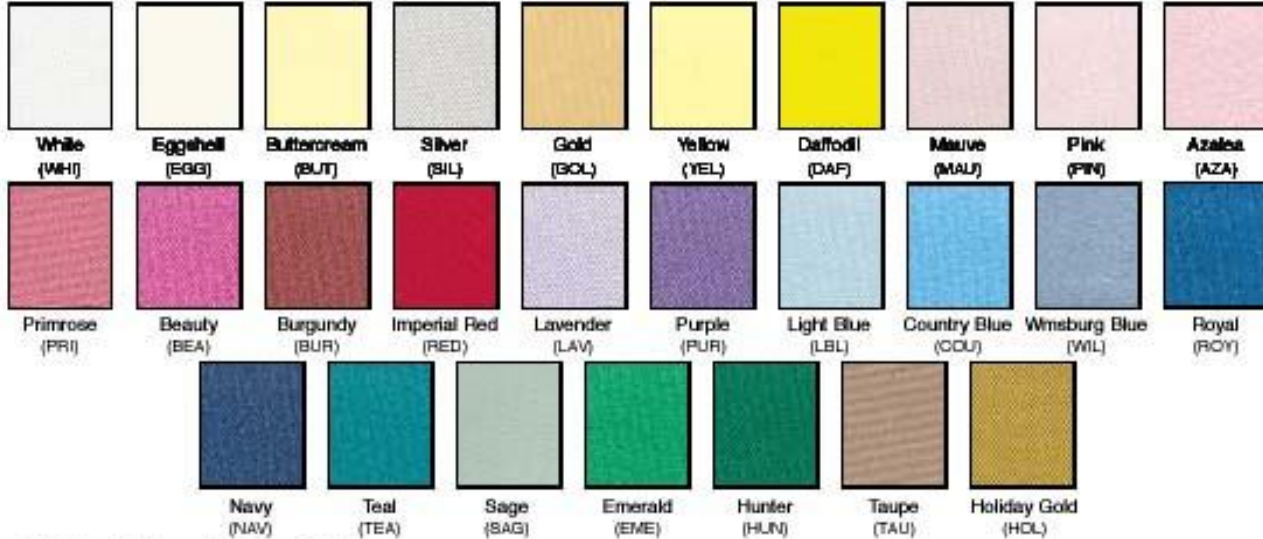

[Bows](#)

[Stretch Loops](#)

[Bow Machines](#)

Flora-Satin Embossed Ribbon & Star Bows

Flora-Satin ribbon available in many colors and bows of many styles has the feel of fine fabric ribbon. Can be used on a 3M bow machine.

Flora-Satin is recommended for use on S-81 [Star Bow Machines](#).

Star Bows are available on a special order basis.

Please call us for pricing and availability.

Flora-Satin Basic Colors

Glitter Flora-Satin Colors