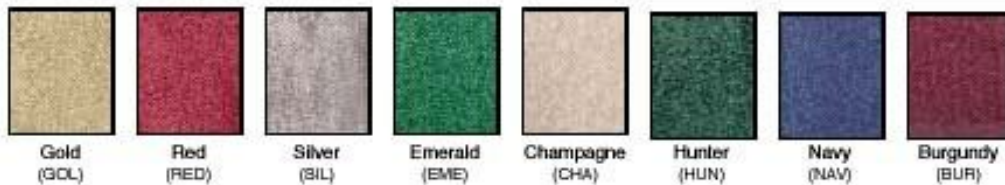

[Bows](#)

[Stretch Loops](#)

[Bow Machines](#)

Flora-Satin Embossed Ribbon & Star Bows

Flora-Satin ribbon available in many colors and bows of many styles has the feel of fine fabric ribbon. Can be used on a 3M bow machine.

Flora-Satin is recommended for use on S-81 [Star Bow Machines](#).

Star Bows are available on a special order basis.

Please call us for pricing and availability.

Flora-Satin Basic Colors

Glitter Flora-Satin Colors

Basic Colors

Product Code	Size	Bow/Ctn.
BE-FSR58	5/8" x 250 Yards Ribbon	
BE-FSR78	7/8" x 250 Yards Ribbon	
BE-FSR114	1-1/4" x 250 Yards Ribbon	
SB-FS2	2-3/4" Star Bows *Made to Order	150
SB-FS3	3-3/4" Star Bows *Made to Order	125