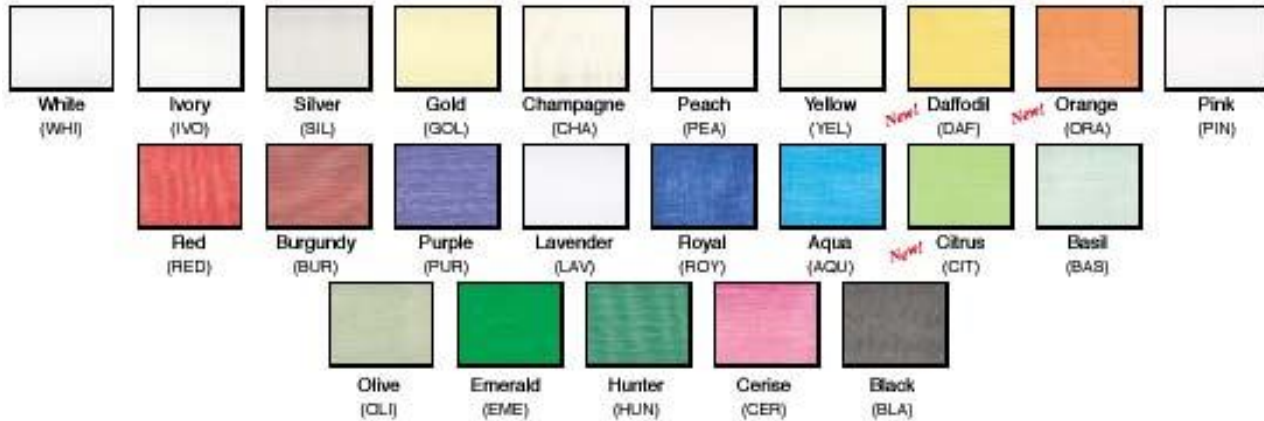

[Bows](#)

[Stretch Loops](#)

[Bow Machines](#)

Misty Sheer Ribbons & Sheer Bows

Check out misty sheer ribbon and bows for the ultimate in fine ribbons.

Misty Sheer Ribbon

Misty Sheer Ribbon

Product Code	Size
BE-MS1___	1-7/16" x 25 Yards
BE-MS2___	2-1/2" x 25 Yards
BE-MS5___	5" x 25 Yards